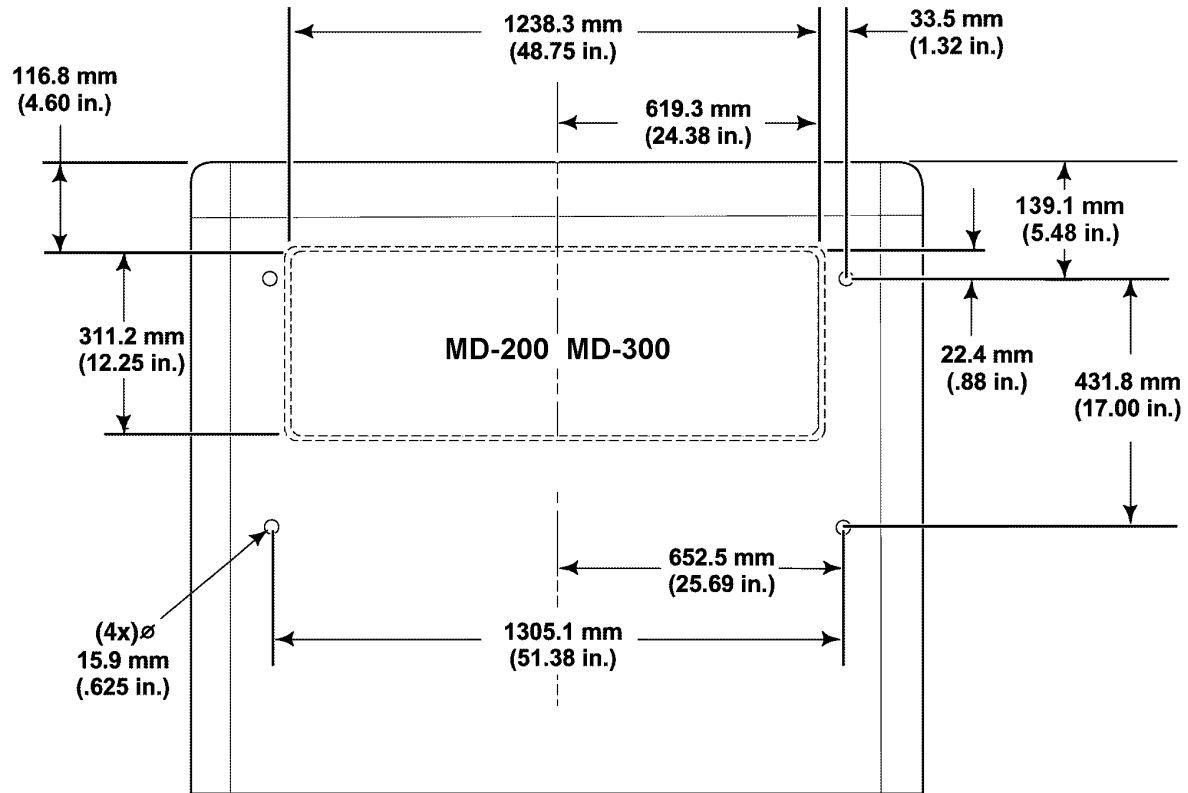

Truck Body Opening Dimensions

AFI25

Unit Dimension